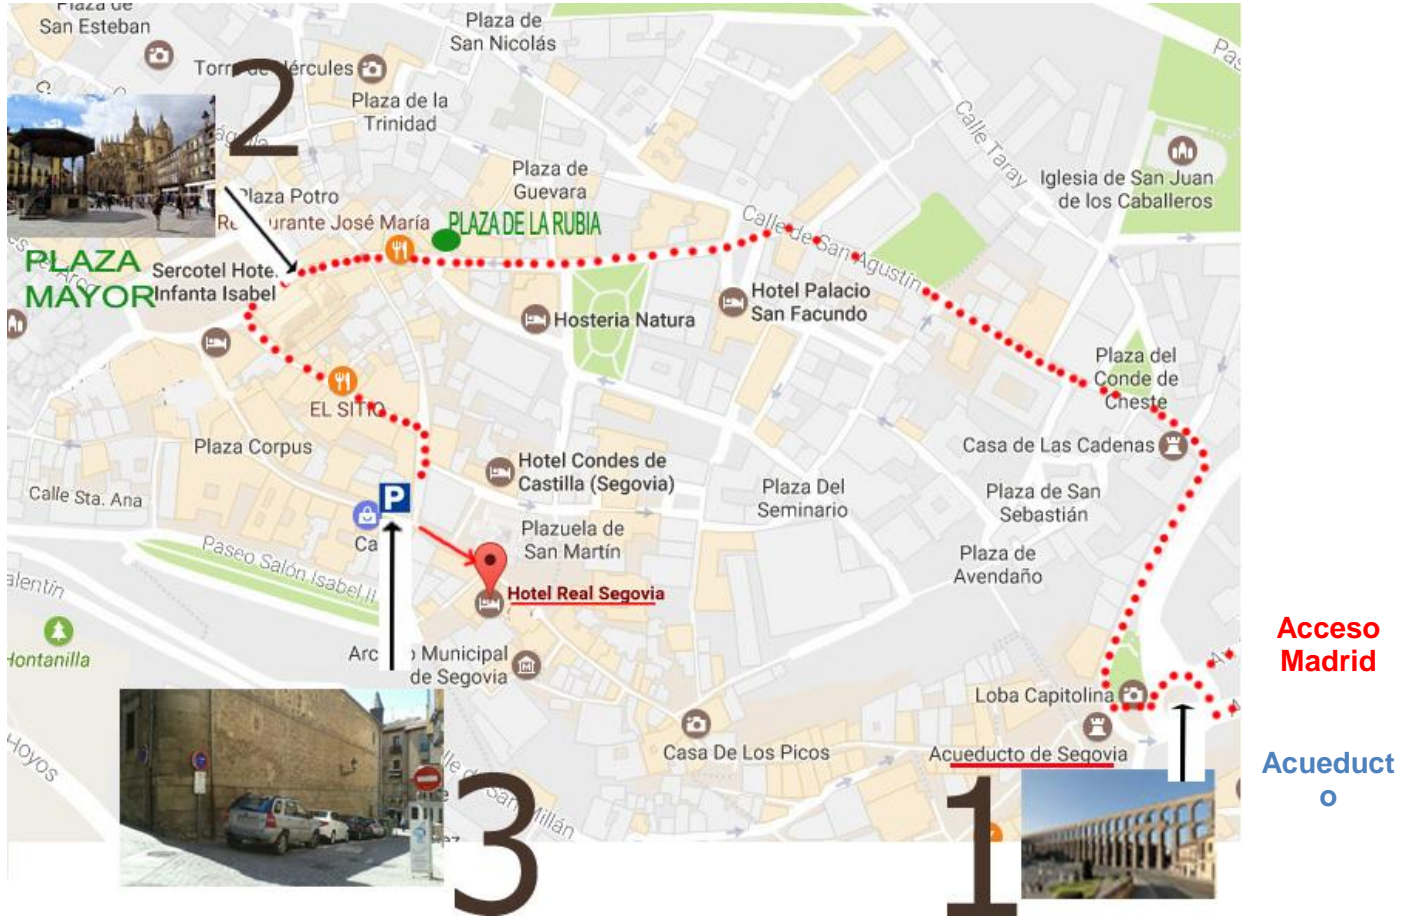

LOCATION MAP – CITY CENTER OF SEGOVIA

If you travel with GPS insert **Plaza de la Rubia, Segovia**. At this location you will find the access to the Plaza Mayor (Main Square), despite of the prohibition sign, **hotel guests and residents of the area are allowed to enter**, once you are at the Plaza Mayor, please take the first street on the left (Infanta Isabel street). At the end of this street, turn going down to the right, you will find our loading and unloading parking lot, where you can leave the vehicle and come walking to the hotel (indicated with P in the map).

HOW TO GET THERE. https://youtu.be/gkJQP_IHYbg

In case of any doubts, you can also park the vehicle in the Plaza Mayor (Main Square), opposite the Hotel Infanta Isabel. The staff from the hotel will show you or accompany you to our Hotel Real Segovia, if desired.